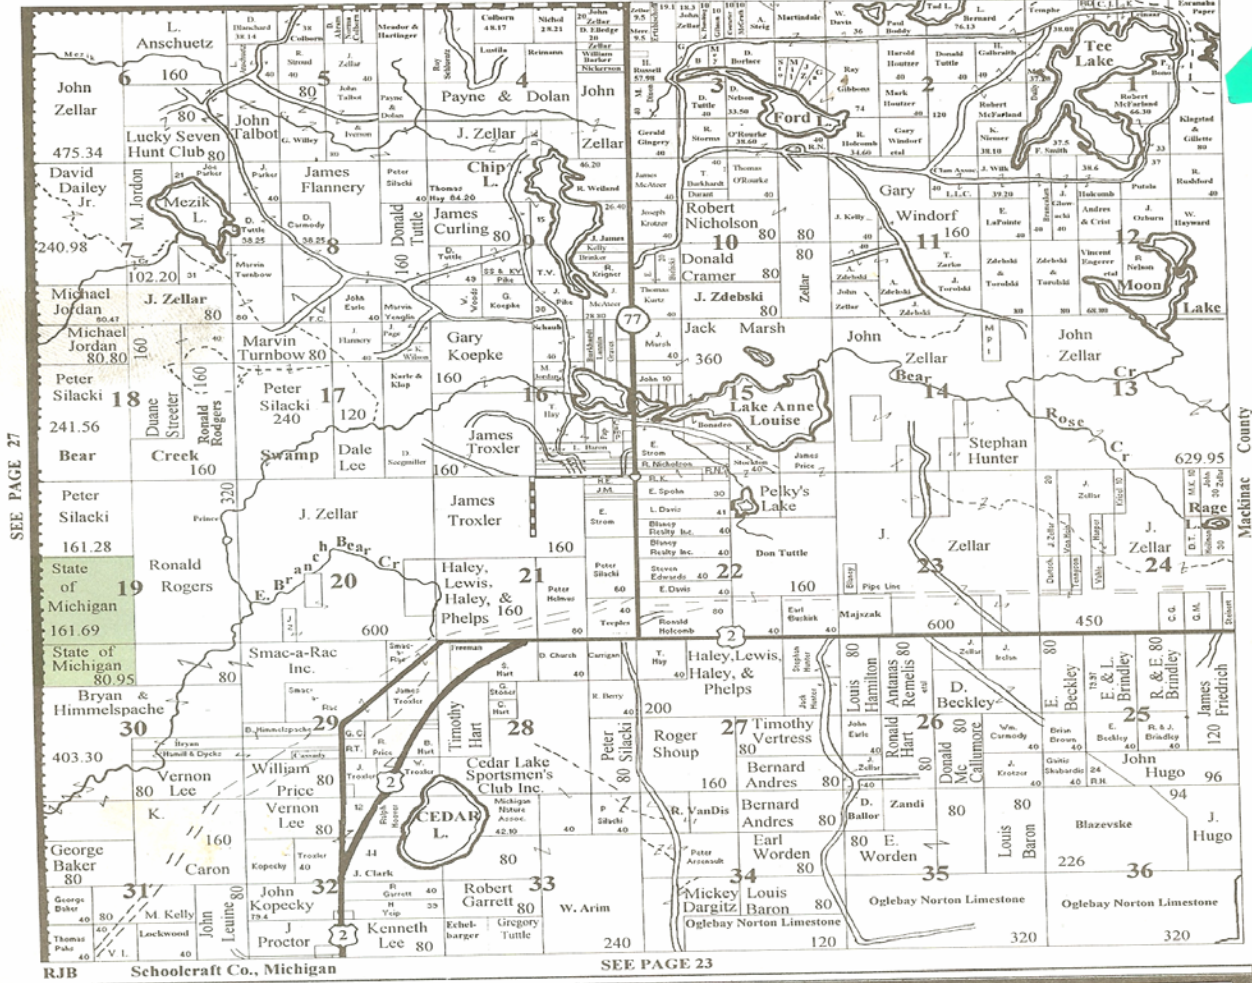

NORTH PART **MUELLER**

SEE PAGE 36

T. 43 N.-R.13 W.

SEE PAGE 27

SEE PAGE 23

Manistique Lakes Realty, LLC
Curtis, MI
www.manistique-lakes-realty.com
www.realestate-mls.com

Joni Davis
Associate Broker

906-586-9650
Cell Phone: 906-440-3690
E-Mail: joni135@sbcglobal.net